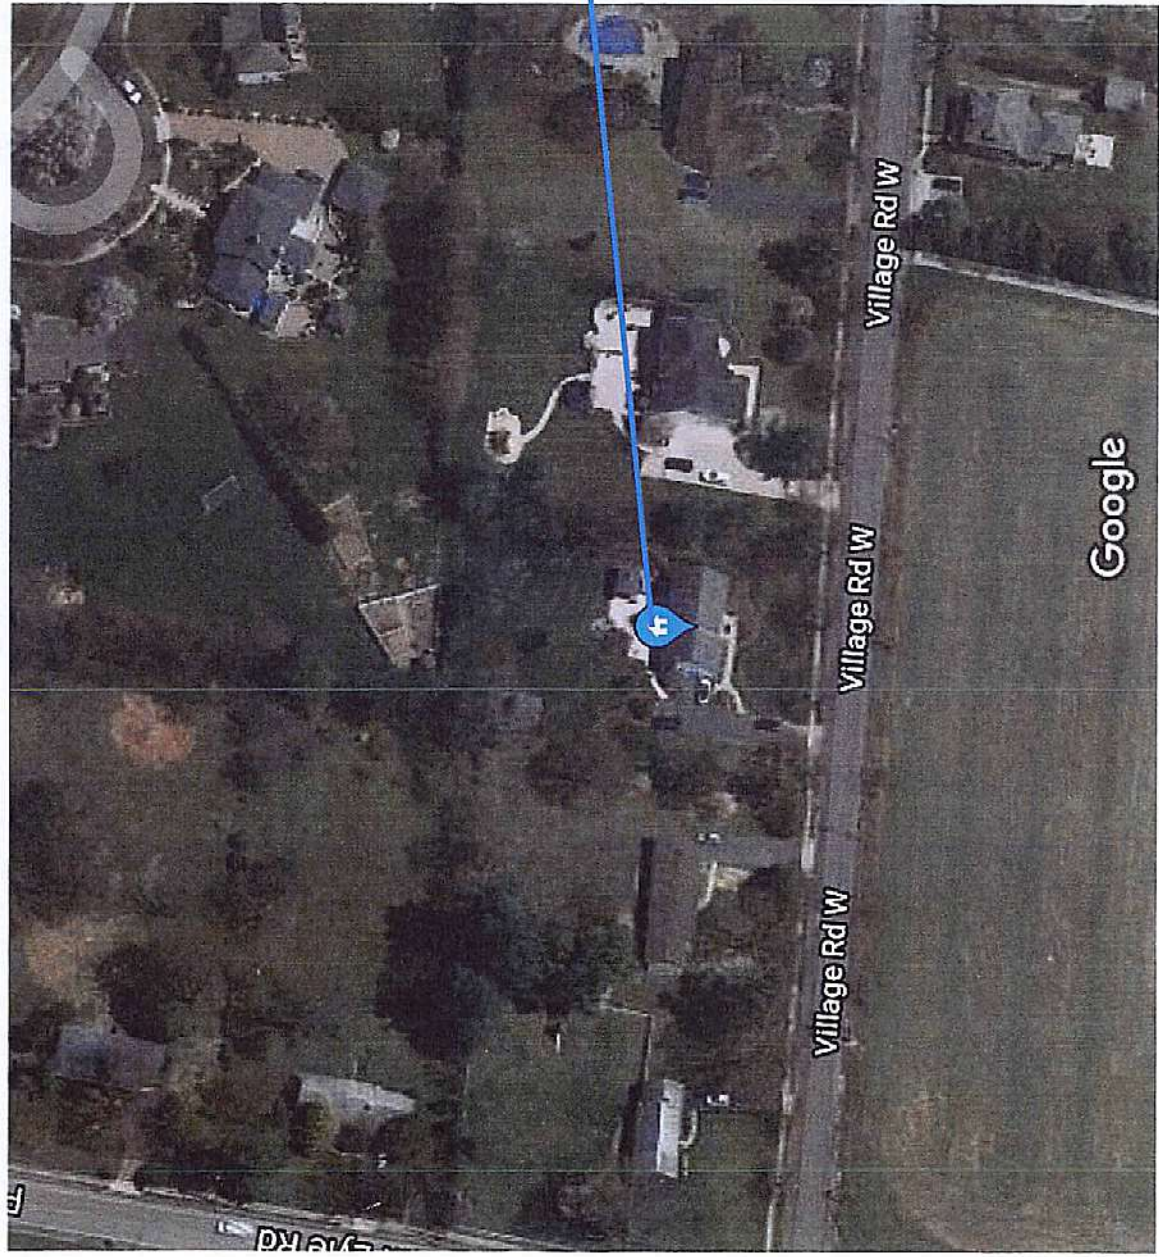

Rear of the house

Right Side

Left Side

Ariel Map

Approx. 200 feet
radius

564 Village Rd W
West Windsor
NJ 08550

564 Village Rd W
West Windsor
NJ 08550

B: 17.15
L: 18

B: 17.15
L: 17

B: 17.15
L: 16

B: 17.15
L: 15

B: 17.15
L: 3

B: 24.39
L: 28

B: 17.18
L: 153

B: 17.18
L: 152

B: 17.18
L: 151

B: 17.18
L: 150

B: 17.18
L: 149

Village Rd W

Village Rd W

Village Rd W

B: 24.39
L: 1.02

Penn Lyle Rd

Penn Lyle Rd