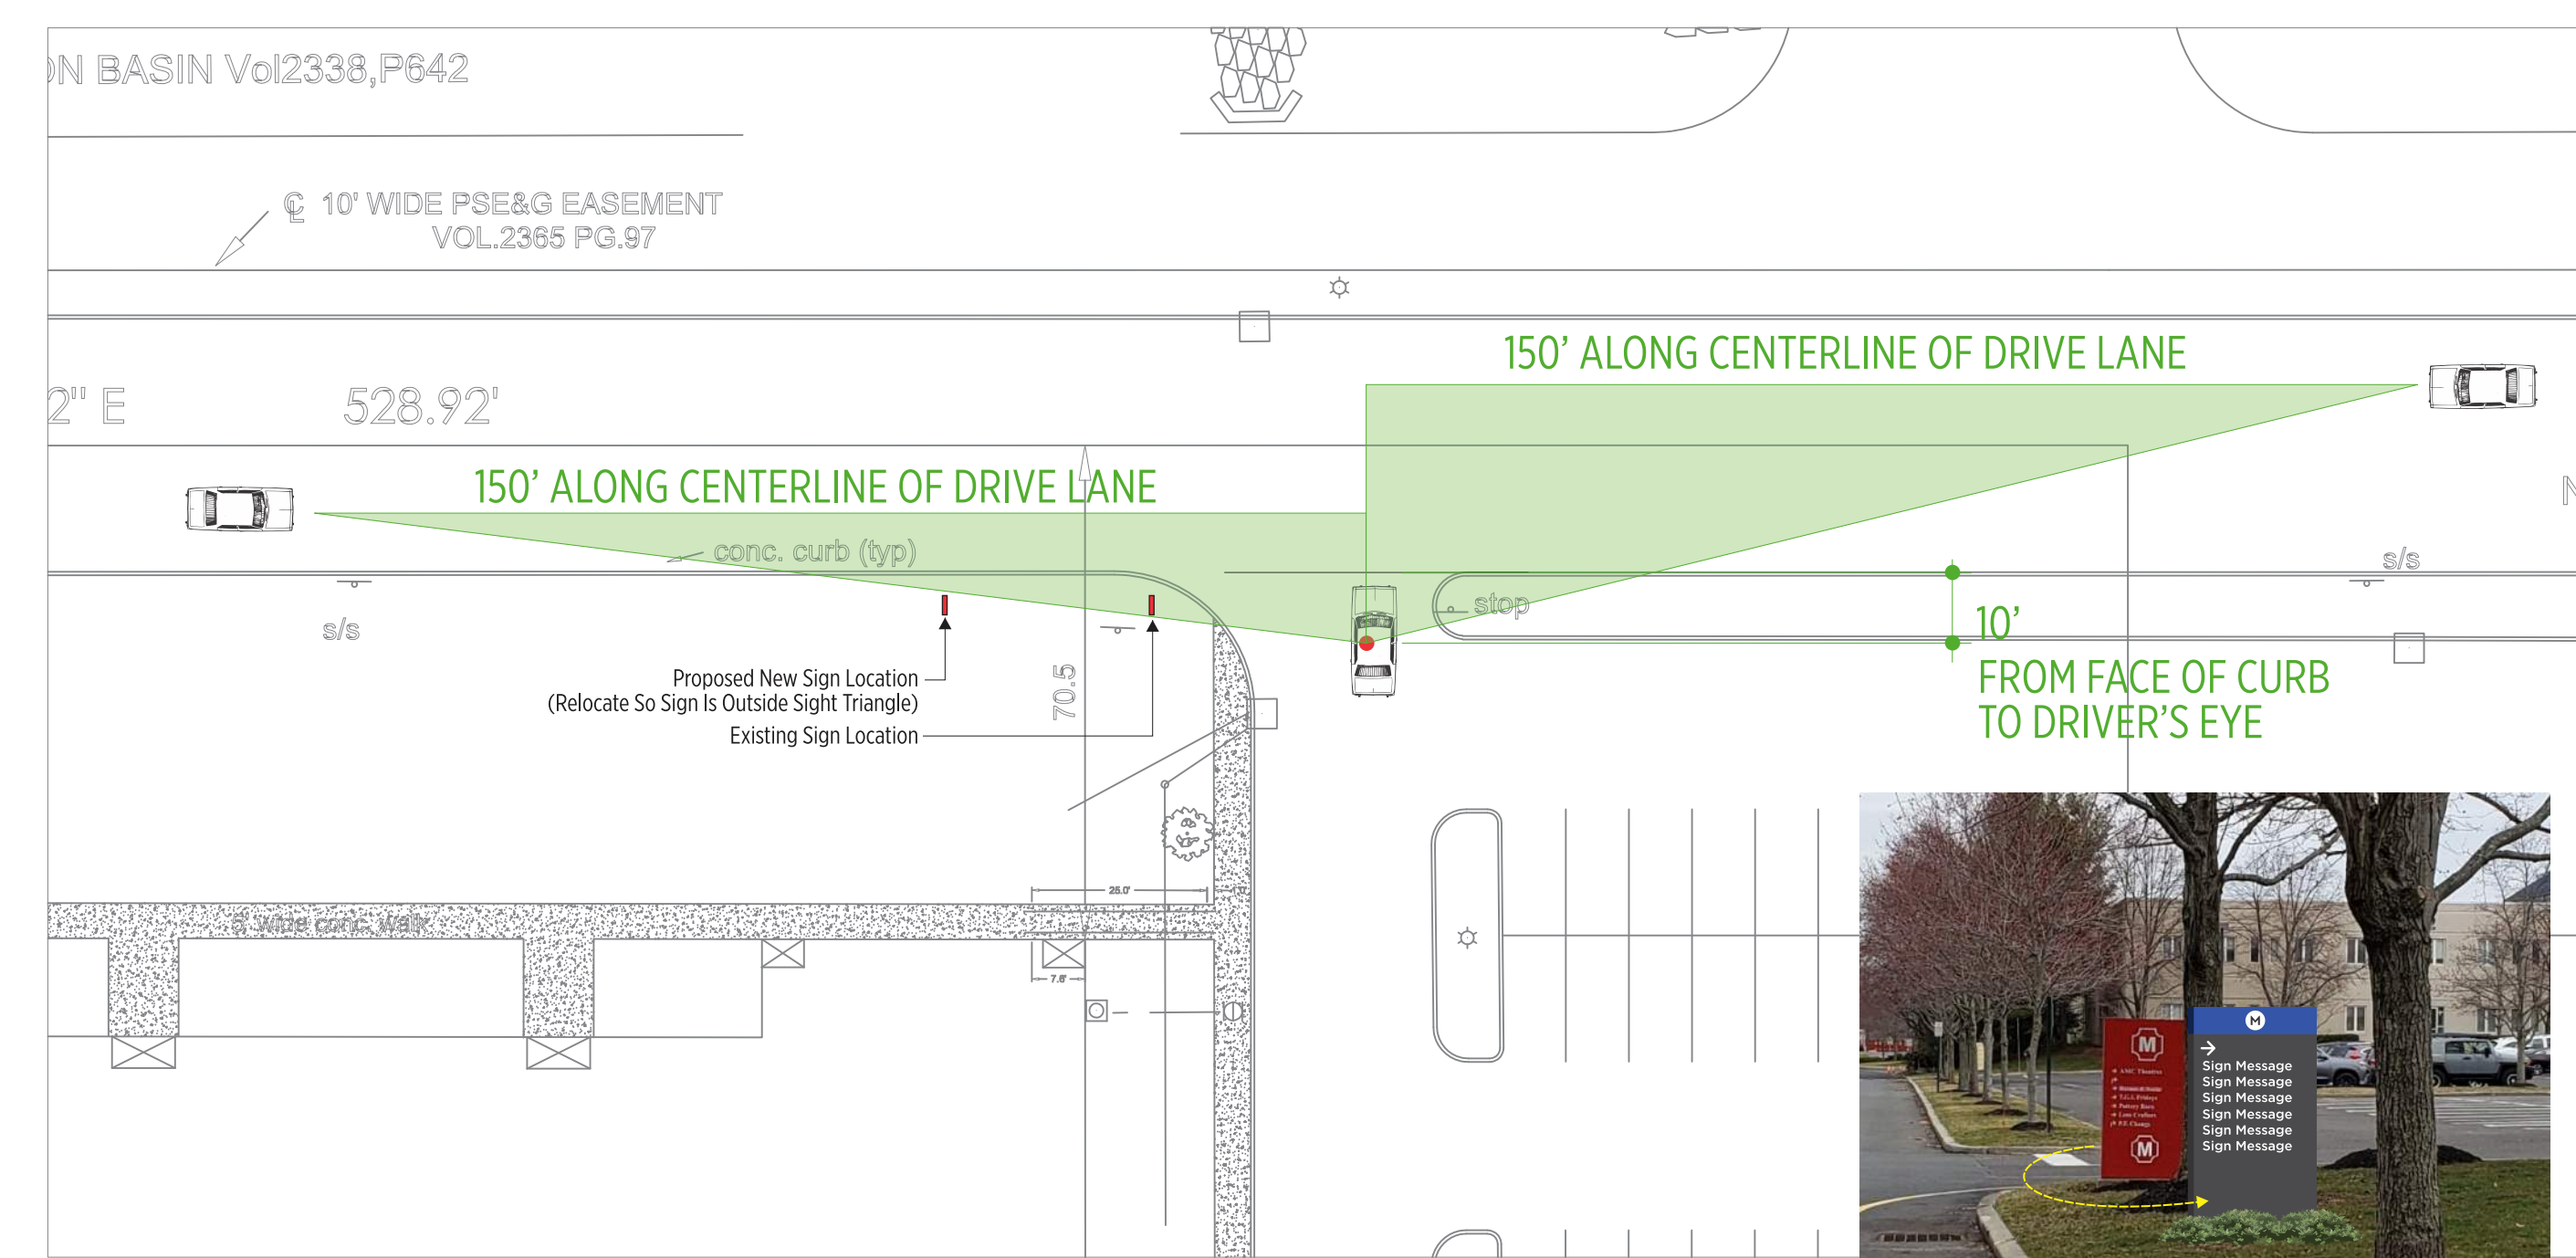

3 Sign Location 3
Scale: 1" = 25'-0"

3 Existing Monument Sign @ Canal Point Blvd. (Adjacent AMC)

6 Sign Location 6
Scale: 1" = 25'-0"

8 Sign Location 8
Scale: 1" = 25'-0"

All Designs/Sizes Subject To Review & Approval By Local Zoning