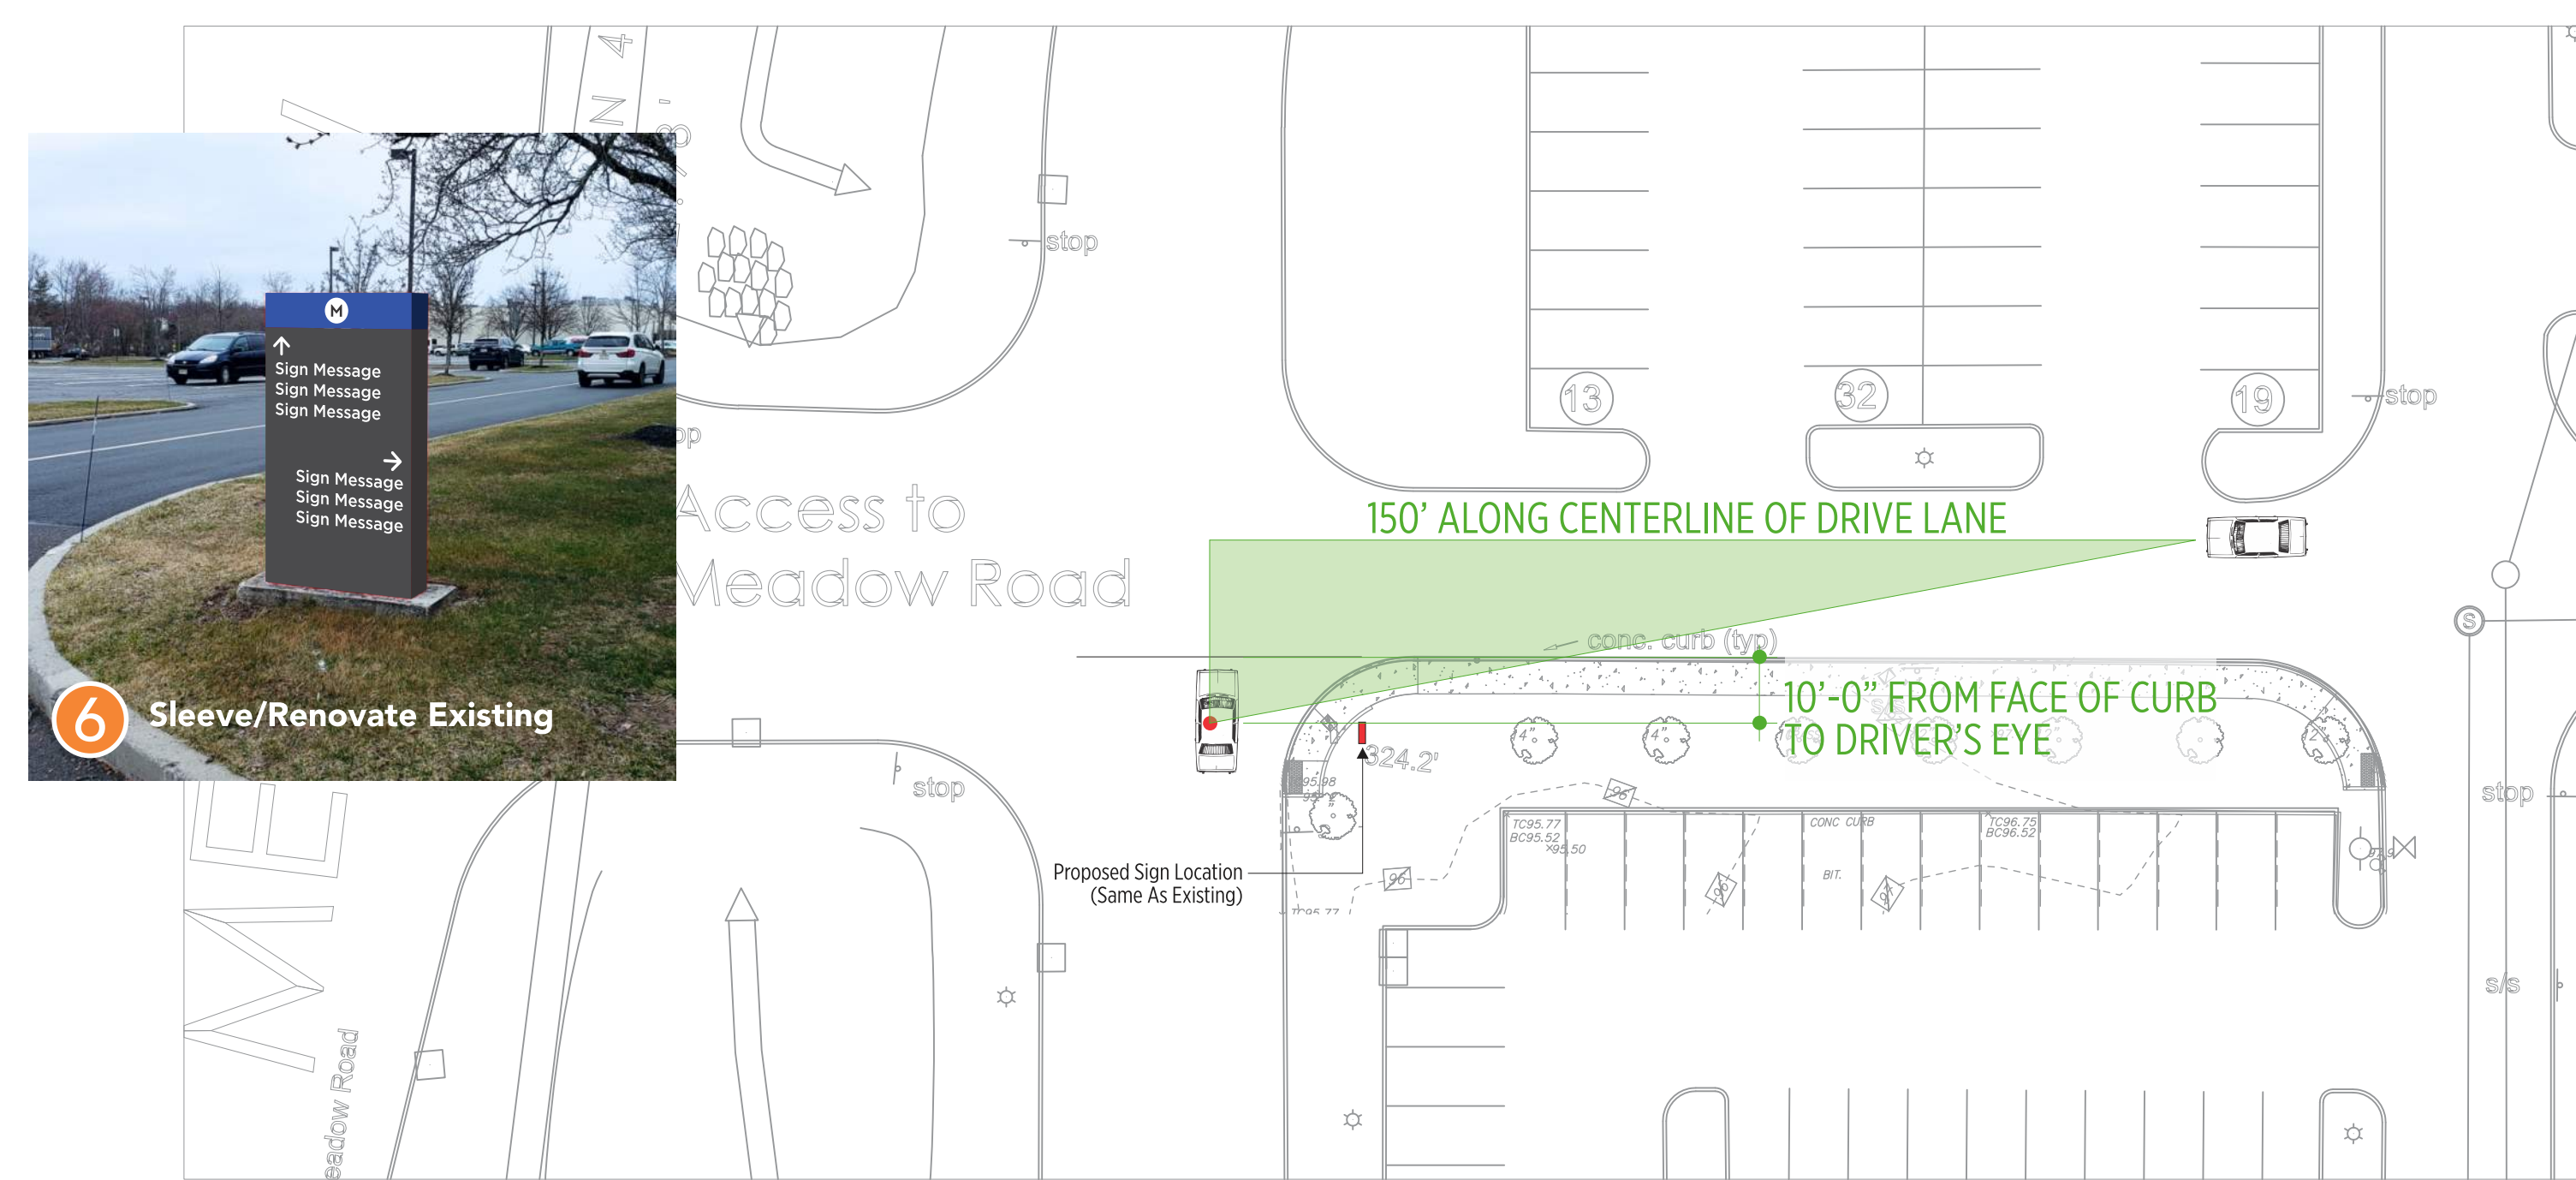

3 Sign Location 3
Scale: 1" = 25'-0"

3 Existing Monument Sign @ Canal Point Blvd. (Adjacent AMC)

6 Sign Location 6
Scale: 1" = 25'-0"

8 Sign Location 8
Scale: 1" = 25'-0"

All Designs/Sizes Subject To Review & Approval By Local Zoning